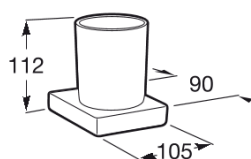

TEMPO

Wall-mounted tumbler holder

DIMENSIONS

Length	105 mm
Width	90 mm
Height	112 mm

COLOURS AND FINISHES

TECHNICAL DRAWINGS

FEATURES

Wall-mounted tumbler holder.